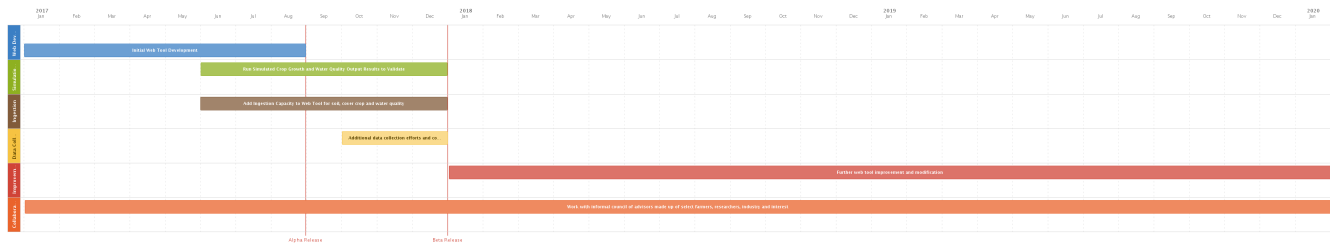

# Cover Crop Project

A Web Based Decision Support Tool for Cover Crop Management

## Roadmap

The following is the entire work plan for development to provide a better understanding of the entire project.