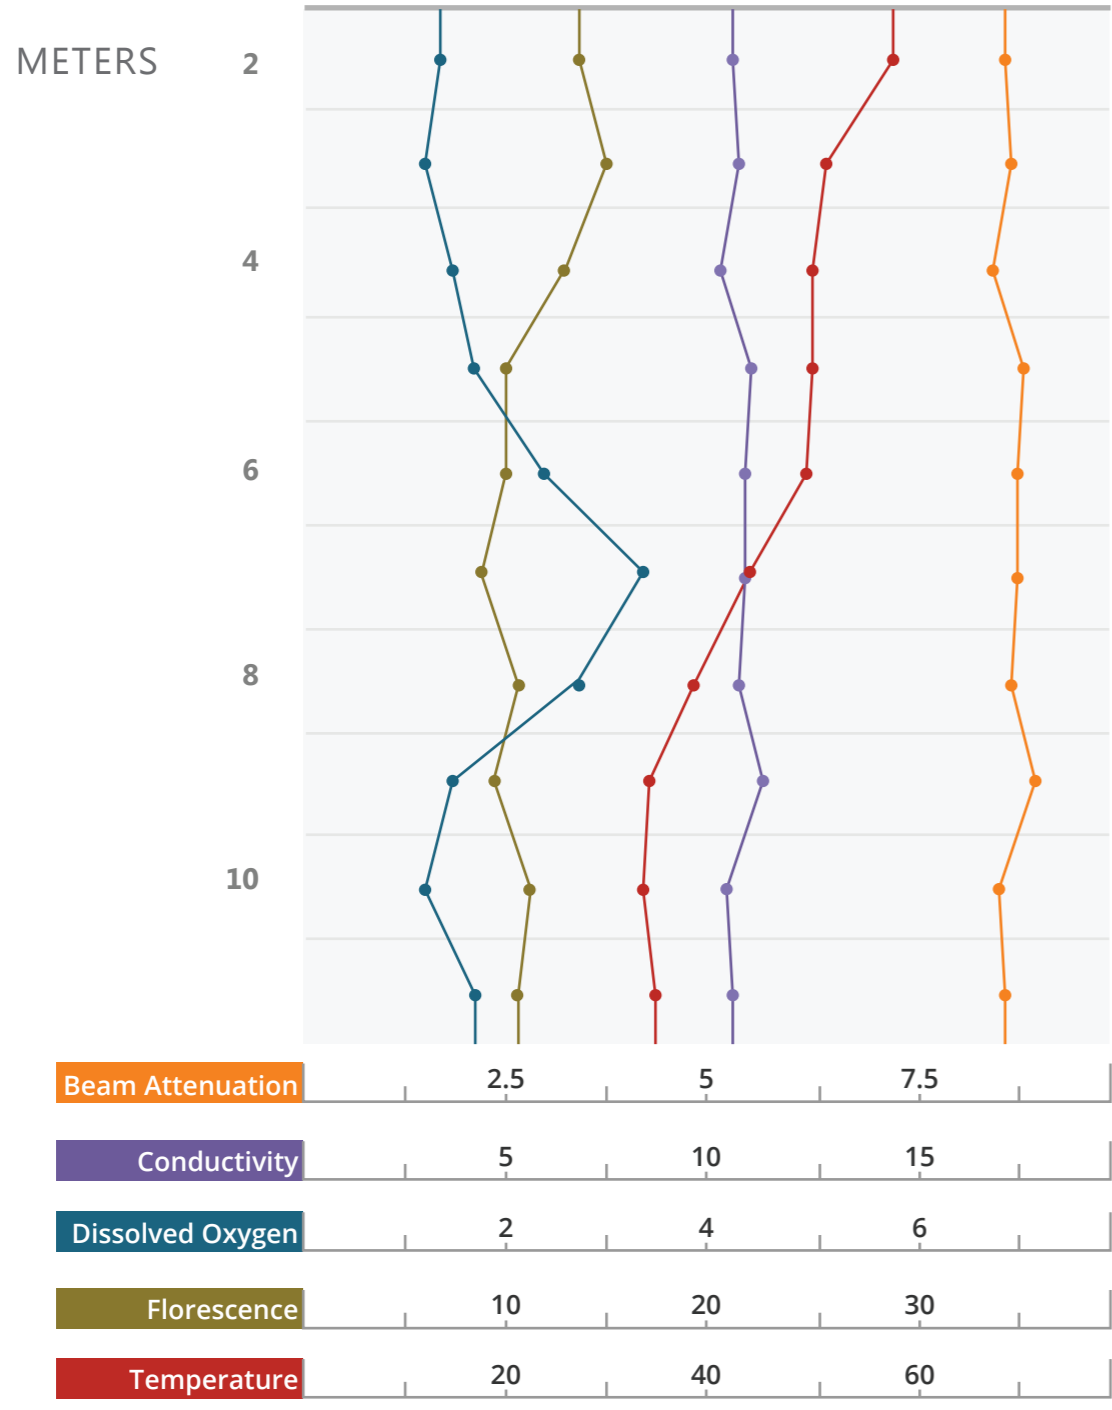

SENSOR DATA VISUALIZATION

View: Depth Single Click
 All Parameters Checked "On"

DEPTH: 3 Meters

TIME SERIES DISTRIBUTION

SPRING 2001 - 2011

SENSOR DATA VISUALIZATION

View: Depth Rollover
All Parameters Checked "On"

Select a depth level to view
Time Series Data

SENSOR DATA VISUALIZATION

View: Single Parameter at Depth Selected
All Parameters Checked "On"

Select a depth level to view
Time Series Data

SENSOR DATA VISUALIZATION

View: Default
All Parameters Checked "On"

Select a depth level to view
Time Series Data