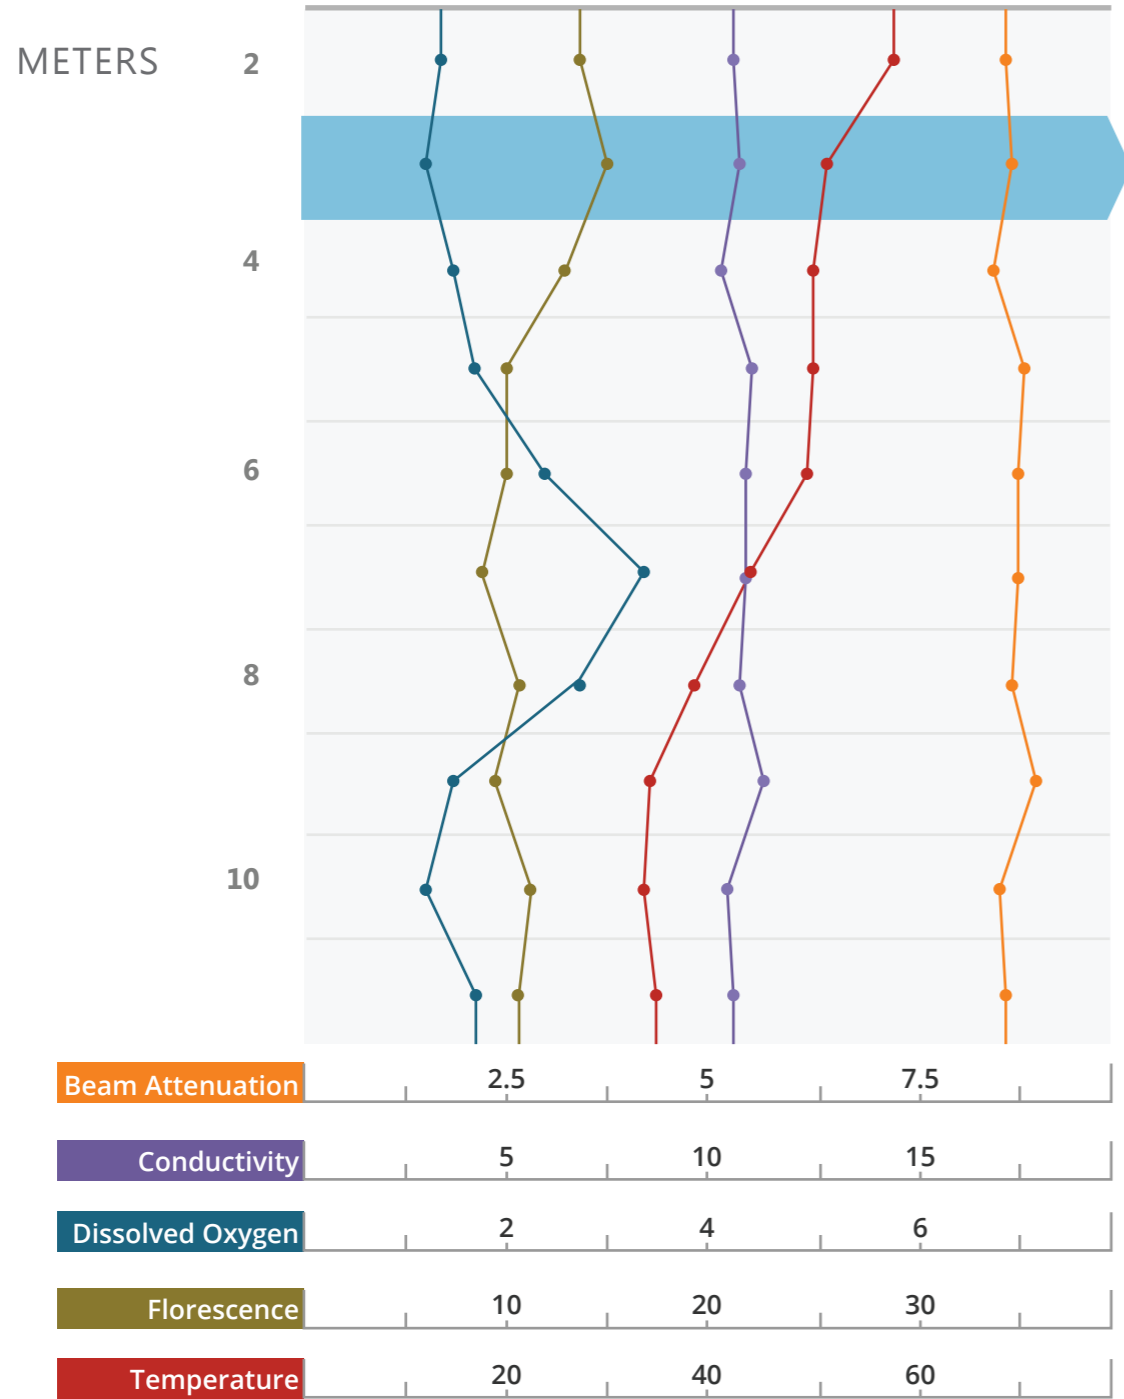

SENSOR DATA VISUALIZATION

View: Depth Single Click
 All Parameters Checked "On"

DEPTH: 3 Meters

TIME SERIES DISTRIBUTION

SPRING 2001 - 2011

SENSOR DATA VISUALIZATION

View: Depth Rollover
All Parameters Checked "On"

Select a depth level to view
Time Series Data

SENSOR DATA VISUALIZATION

View: Single Parameter at Depth Selected
All Parameters Checked "On"

Select a depth level to view
Time Series Data

SENSOR DATA VISUALIZATION

View: Default
All Parameters Checked "On"

Select a depth level to view
Time Series Data