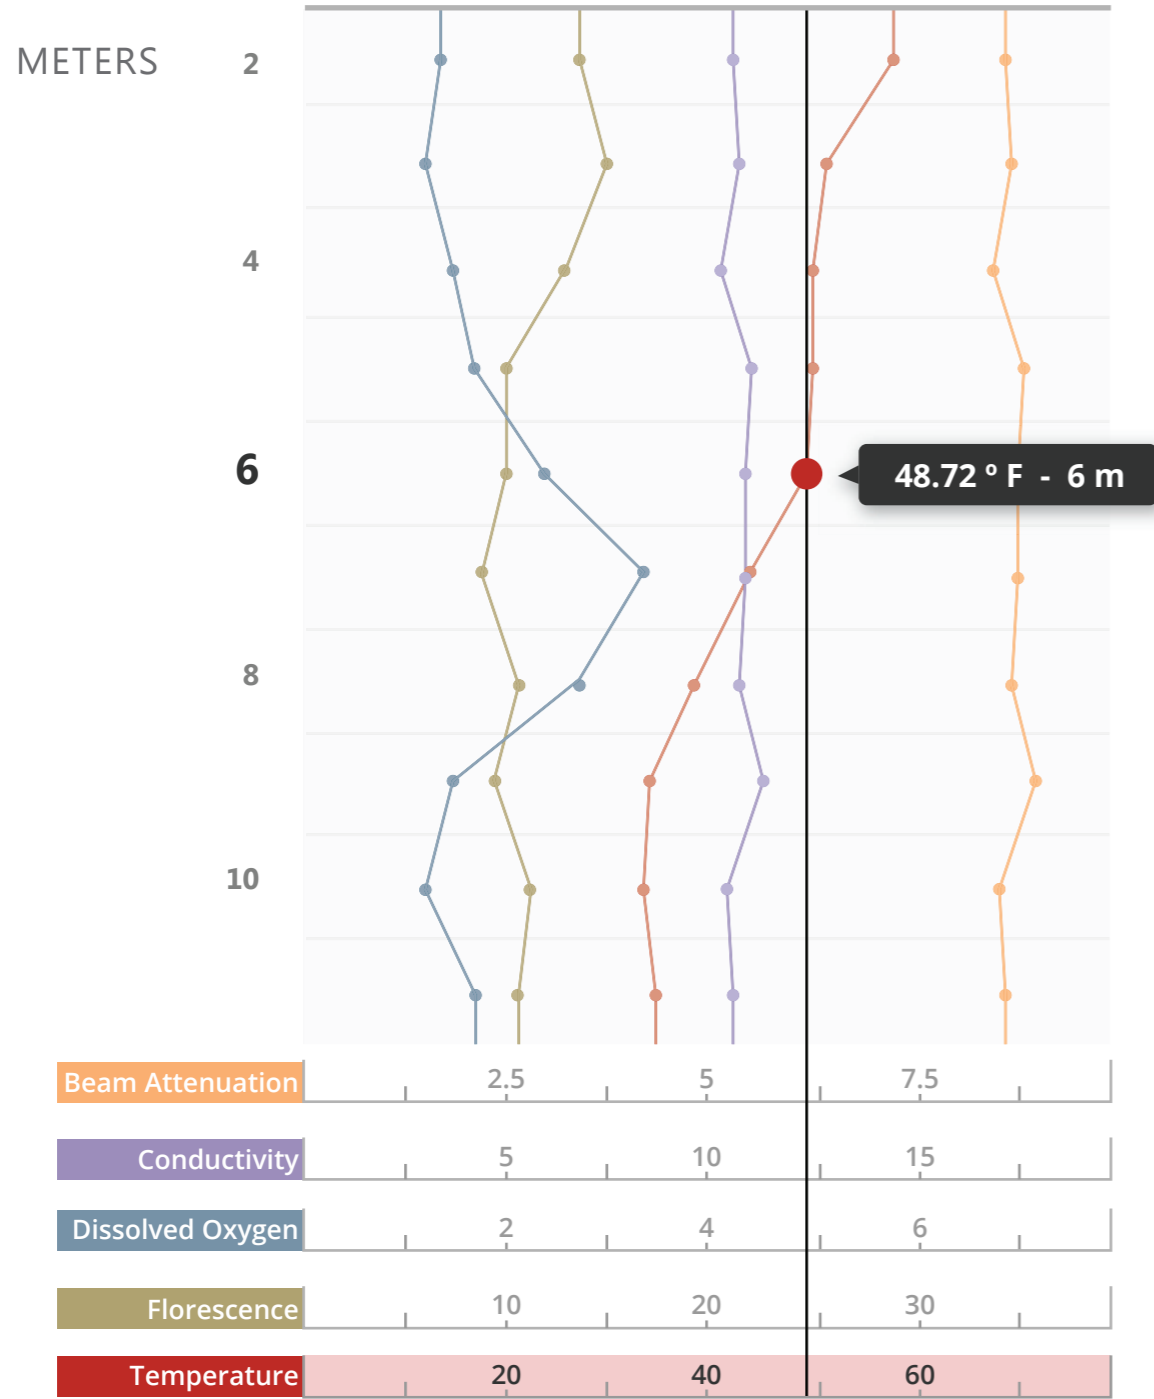

SENSOR DATA VISUALIZATION

View: Depth Single Click
 All Parameters Checked "On"

DEPTH: 3 Meters

TIME SERIES DISTRIBUTION

SPRING 2001 - 2011

SENSOR DATA VISUALIZATION

View: Depth Rollover
All Parameters Checked "On"

Select a depth level to view
Time Series Data

SENSOR DATA VISUALIZATION

View: Single Parameter at Depth Selected
All Parameters Checked "On"

Select a depth level to view
Time Series Data

SENSOR DATA VISUALIZATION

View: Default
All Parameters Checked "On"

Select a depth level to view
Time Series Data