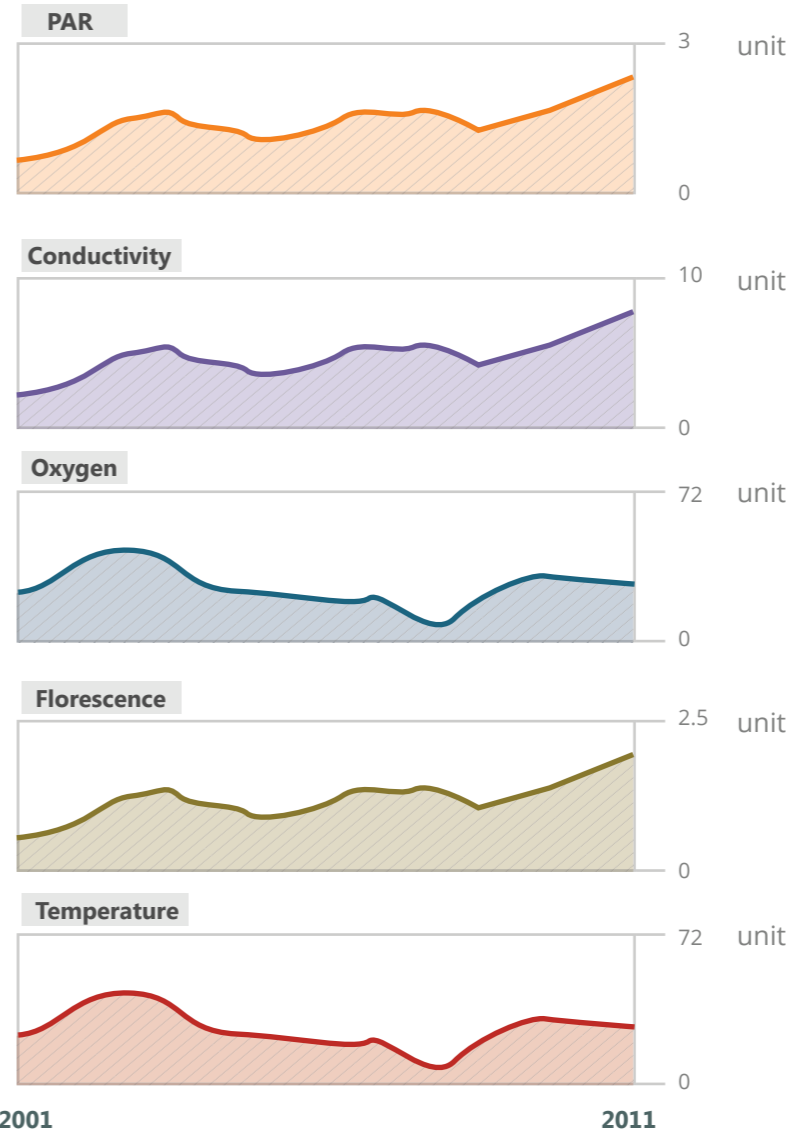

SENSOR DATA VISUALIZATION

View: Depth Single Click
 All Parameters Checked "On"

DEPTH: 3 Meters

TIME SERIES DISTRIBUTION

SPRING 2001 - 2011

SENSOR DATA VISUALIZATION

View: Depth Rollover
All Parameters Checked "On"

Select a depth level to view
Time Series Data

SENSOR DATA VISUALIZATION

View: Single Parameter at Depth Selected
All Parameters Checked "On"

Select a depth level to view
Time Series Data

SENSOR DATA VISUALIZATION

View: Default
All Parameters Checked "On"

Select a depth level to view
Time Series Data