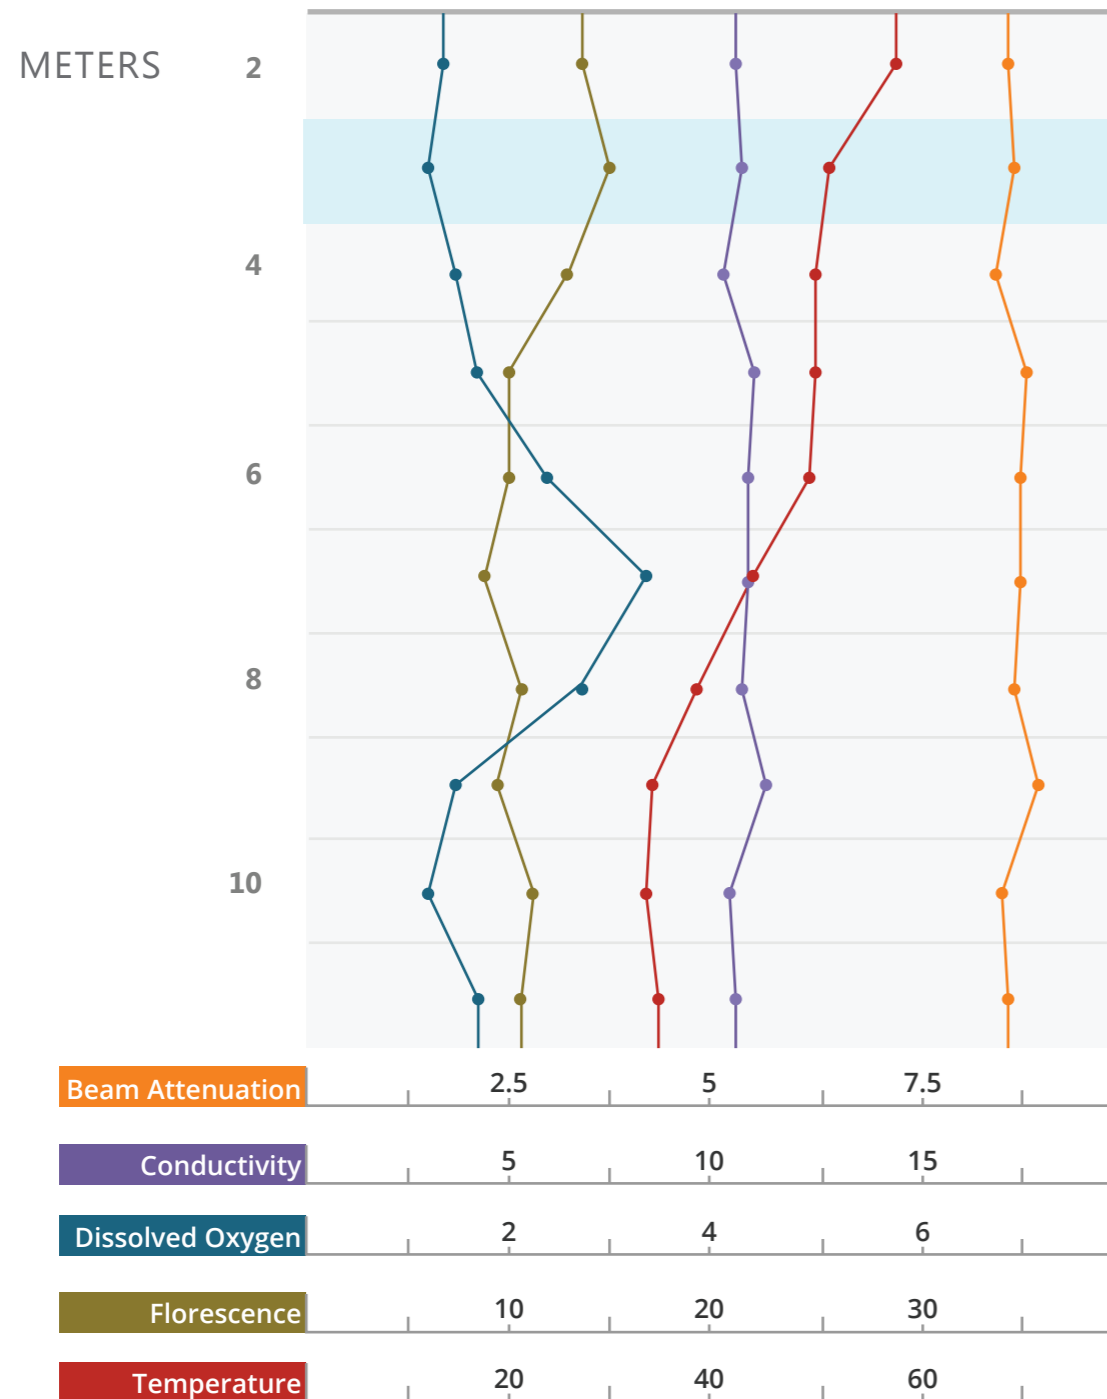

SENSOR DATA VISUALIZATION

View: Depth Single Click
 All Parameters Checked "On"

DEPTH: 3 Meters

TIME SERIES DISTRIBUTION

SPRING 2001 - 2011

SENSOR DATA VISUALIZATION

View: Depth Rollover
All Parameters Checked "On"

Select a depth level to view
Time Series Data

SENSOR DATA VISUALIZATION

View: Single Parameter at Depth Selected
All Parameters Checked "On"

Select a depth level to view
Time Series Data

SENSOR DATA VISUALIZATION

View: Default
All Parameters Checked "On"

Select a depth level to view
Time Series Data